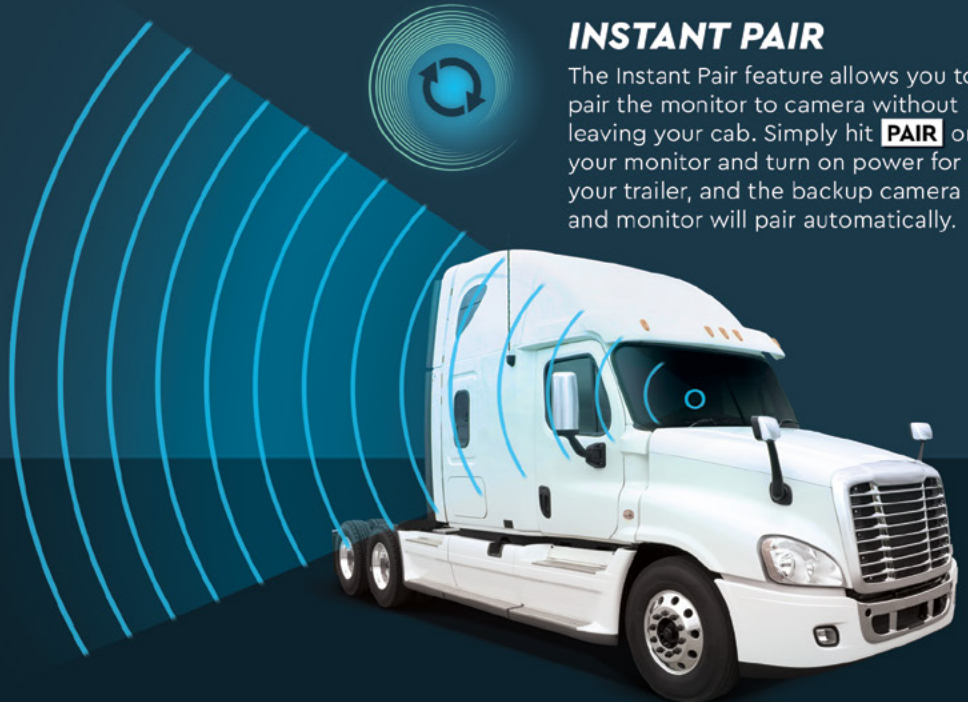

Wireless Backup Camera System with 5" Single Screen Monitor

RVS-155W

RVS

A Safe Fleet Brand

Perfection takes time, especially with something as complicated as wireless transmission. Our newest system was born from years of testing and multiple prototypes. Introducing a wireless camera system that really works in all conditions. This one camera setup boasts a 100' digital wireless range which is guaranteed to work even at highway speeds. Installation takes less than an hour and with a cigarette lighter plug or hardwire kit, the monitor installs instantly.

INSTANT PAIR

The Instant Pair feature allows you to pair the monitor to camera without leaving your cab. Simply hit **PAIR** on your monitor and turn on power for your trailer, and the backup camera and monitor will pair automatically.

RVS-155W

Wireless Backup Camera System with 5" Single Screen Monitor

Mounting Brackets

Attach your monitor to the dashboard (1) or windshield (2)

SYSTEM SPECIFICATION

MONITOR

PANEL SIZE	5" LED DIGITAL PANEL
VIDEO SYSTEM	NTSC / PAL AUTO DETECTION
RESOLUTION	480 X 3 (RGB) X272
BRIGHTNESS	350 CD/m ²
CONTRAST RATIO	500:1
SCREEN MODE	16:9
FIELD OF VIEW	TOP 50°, BOTTOM 70°, L/R 70°
AUDIO OUTPUT	OPTIONAL; 0.5W SPEAKER
DOT PITCH	0.077(W) × 0.231(H) MM
ACTIVE AREA	110.000(W) × 62.832(H) MM
POWER INPUT	DC10-32V
OPERATING TEMP.	-20°C ~ +70°C RH 90% MAX
STORING TEMP.	-30°C ~ +80°C RH 90% MAX
FREQUENCY	2400-2500MHZ
TRANSMISSION TYPE	DIGITAL WIRELESS
VIDEO INPUT	1 CHANNEL
VIDEO SOURCE	1VP-P 75Ω
AUTO PAIR	YES
POWER CONSUMPTION	ABOUT 4W
POWER SUPPLY	DC9-32V