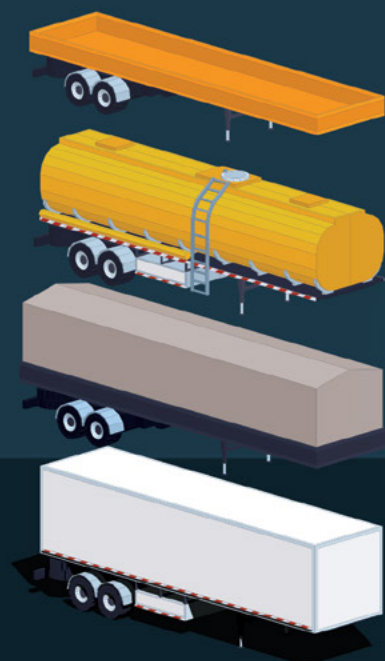

Wireless Backup Camera System with 5" Single Screen Monitor

RVS-155W

RVS

A Safe Fleet Brand

Perfection takes time, especially with something as complicated as wireless transmission. Our newest system was born from years of testing and multiple prototypes. Introducing a wireless camera system that really works in all conditions. This one camera setup boasts a 100' digital wireless range which is guaranteed to work even at highway speeds. Installation takes less than an hour and with a cigarette lighter plug or hardwire kit, the monitor installs instantly.

INSTANT PAIR

The Instant Pair feature allows you to pair the monitor to camera without leaving your cab. Simply hit **PAIR** on your monitor and turn on power for your trailer, and the backup camera and monitor will pair automatically.

RVS-155W

Wireless Backup Camera System with 5" Single Screen Monitor

Mounting Brackets

Attach your monitor to the dashboard (1) or windshield (2)

SYSTEM SPECIFICATION

MONITOR

PANEL SIZE	5" LED DIGITAL PANEL
VIDEO SYSTEM	NTSC / PAL AUTO DETECTION
RESOLUTION	480 X 3 (RGB) X272
BRIGHTNESS	350 CD/m ²
CONTRAST RATIO	500:1
SCREEN MODE	16:9
FIELD OF VIEW	TOP 50°, BOTTOM 70°, L/R 70°
AUDIO OUTPUT	OPTIONAL; 0.5W SPEAKER
DOT PITCH	0.077(W) × 0.231(H) MM
ACTIVE AREA	110.000(W) × 62.832(H) MM
POWER INPUT	DC10-32V
OPERATING TEMP.	-20°C ~ +70°C RH 90% MAX
STORING TEMP.	-30°C ~ +80°C RH 90% MAX
FREQUENCY	2400-2500MHZ
TRANSMISSION TYPE	DIGITAL WIRELESS
VIDEO INPUT	1 CHANNEL
VIDEO SOURCE	1VP-P 75Ω
AUTO PAIR	YES
POWER CONSUMPTION	ABOUT 4W
POWER SUPPLY	DC9-32V